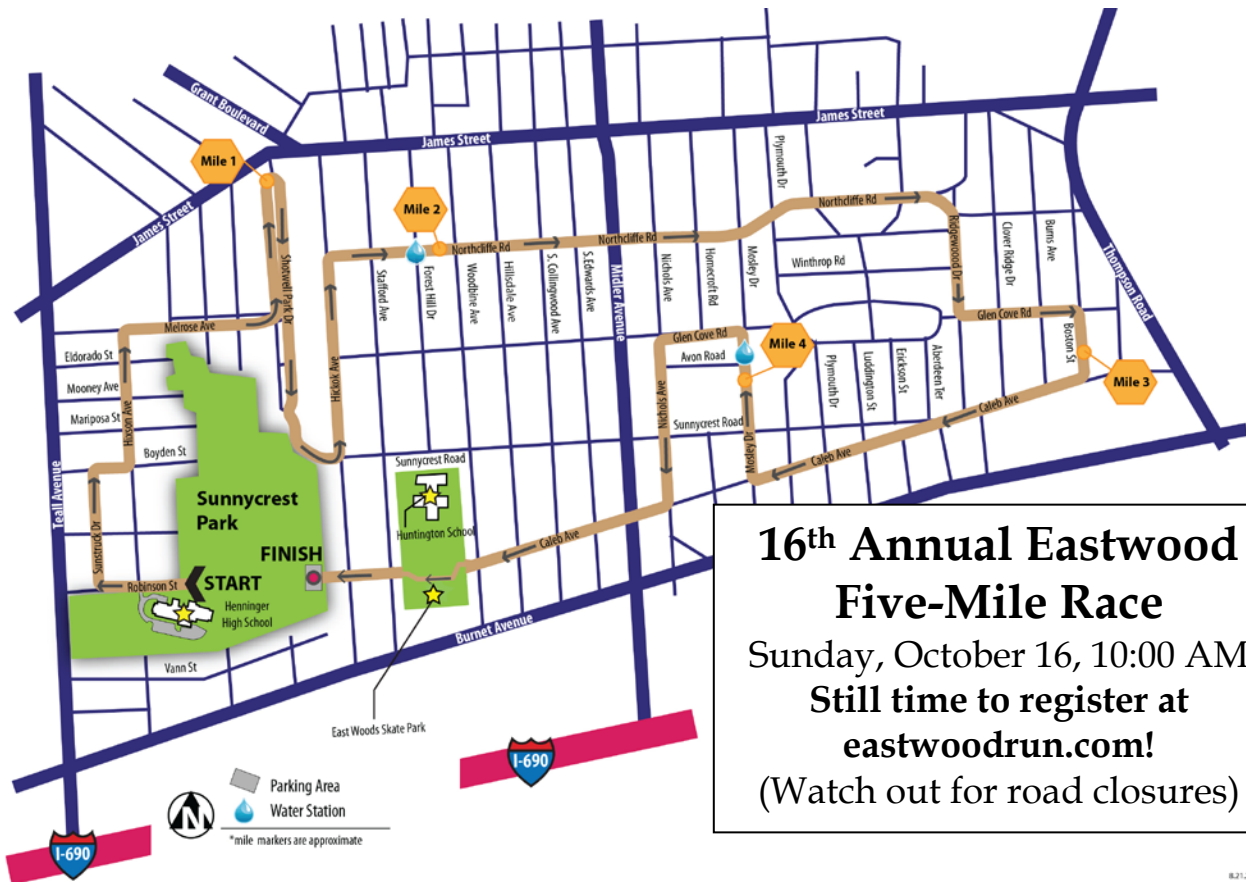

Upcoming ENA Events!

Beastwood II

Saturday, September 24

At East Woods Skate Park

Behind Huntington Elementary

Sign up at 11:00, Exhibition starts at Noon

An inclusive exhibition by all types of skate park users – skaters, bikers, roller bladers, etc.

Yoga in the Garden

Open to the community

6:30 – 7:30 AM, six Fridays in a row

Sept 2 – October 7

Corner of Sunnycrest and Mosley

Community Picnic Celebrating Eastwood Heights Improvements

Bring a picnic, meet your neighbors, and celebrate all the recent improvements at Eastwood Heights. This event will include a dedication of the Tom White Memorial Bench, Mazella Court, a new little free library at the Community Garden, and more!

Thursday, September 29, 5:30 PM

Corner of Sunnycrest and Mosley

16th Annual Eastwood Five-Mile Race

Sunday, October 16, 10:00 AM

Still time to register at

eastwoodrun.com!

(Watch out for road closures)

ENA's Annual Meeting